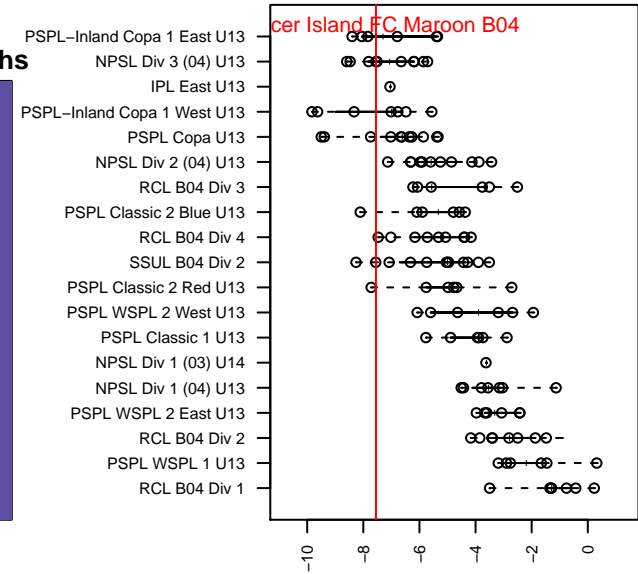

Mercer Island FC Maroon B04

Mercer Island FC
Mercer Island, WA
B04 total strength=536
attack=0.38 defense=0.42
fall league = NPSL Div 3 (04) U13

alt names used:
MIFC B04 Maroon

Venues played:
2016 NPSL Division 3 (04) U13

**attack and defense variance (black dot)
relative to other teams
and top 10 in region**

**attack and defense rating
relative to others at age
and all opponents in last 13 months**

Performance relative to 13 month average